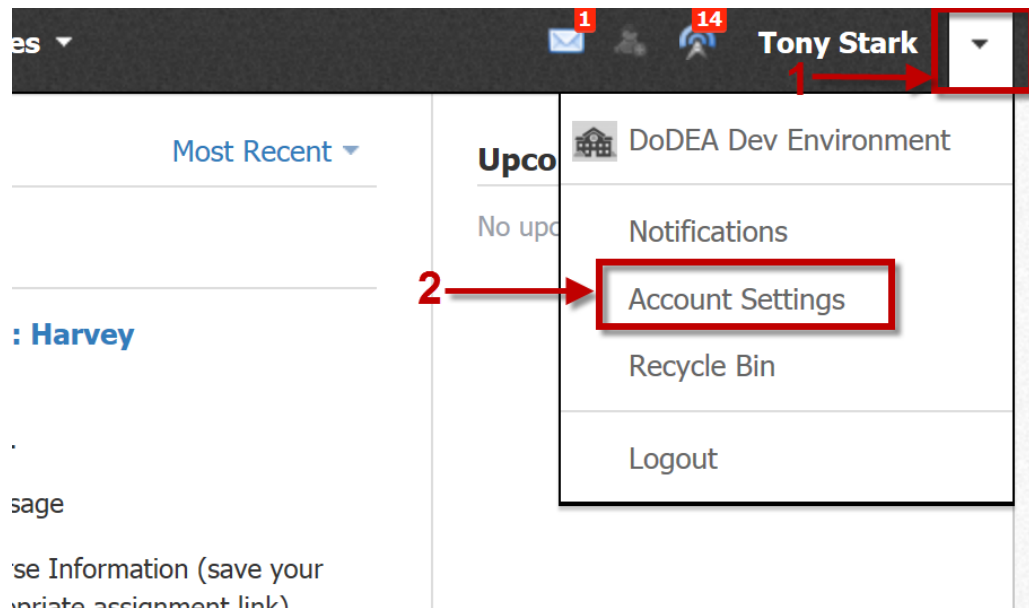

Purpose:

The default timezone setting in Schoology is America/New_York (GMT-4). To change the timezone to your time, please follow the directions below. The location is not as important as making sure you see the correct time listed. All assignments, due dates, events, posts, and any other time related information will be displayed according to your timezone.

Note: Changing timezones in account settings does not allow you to time travel to the past or future for a due date, the time set by the teacher is just translated to your timezone.

Steps for Setting the Timezone:

1. Click the downward facing triangle next to your username
2. Click **Account Settings**
3. Click on the timezone selector
4. Choose your timezone (pay attention to the actual time displayed)
5. Click **Save Changes**