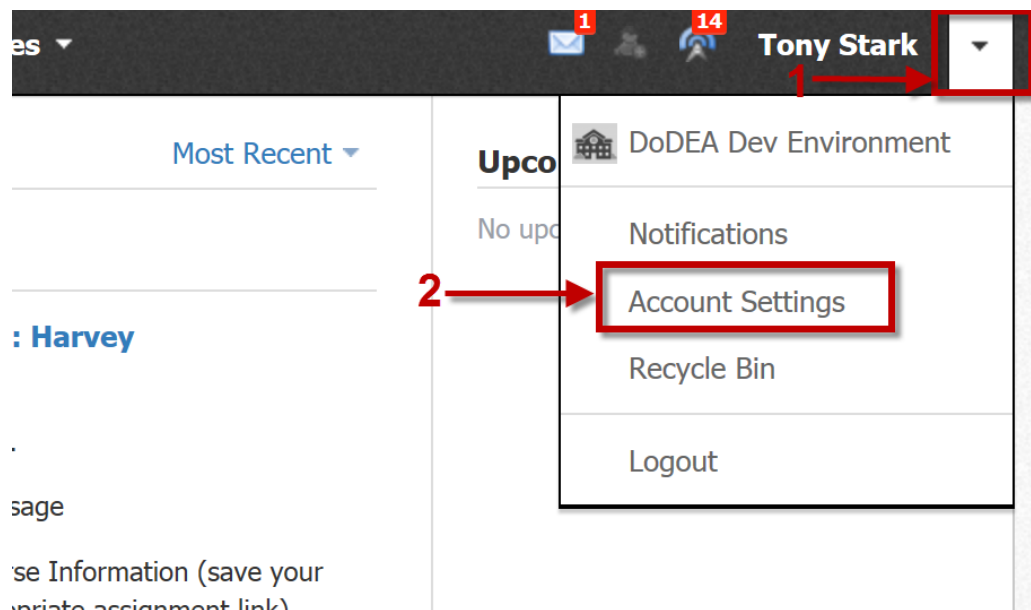

Purpose:

The default timezone setting in Schoology is America/New_York (GMT-4). To change the timezone to your time, please follow the directions below. The location is not as important as making sure you see the correct time listed. All assignments, due dates, events, posts, and any other time related information will be displayed according to your timezone.

Note: Changing timezones in account settings does not allow your students to time travel to the past or future for a due date, all times that are displayed in Schoology are just translated to your timezone.

Steps for Setting the Timezone:

1. Click the downward facing triangle next to your username
2. Click **Account Settings**
3. Click on the timezone selector
4. Choose your timezone (pay attention to the actual time displayed)
5. Click **Save Changes**